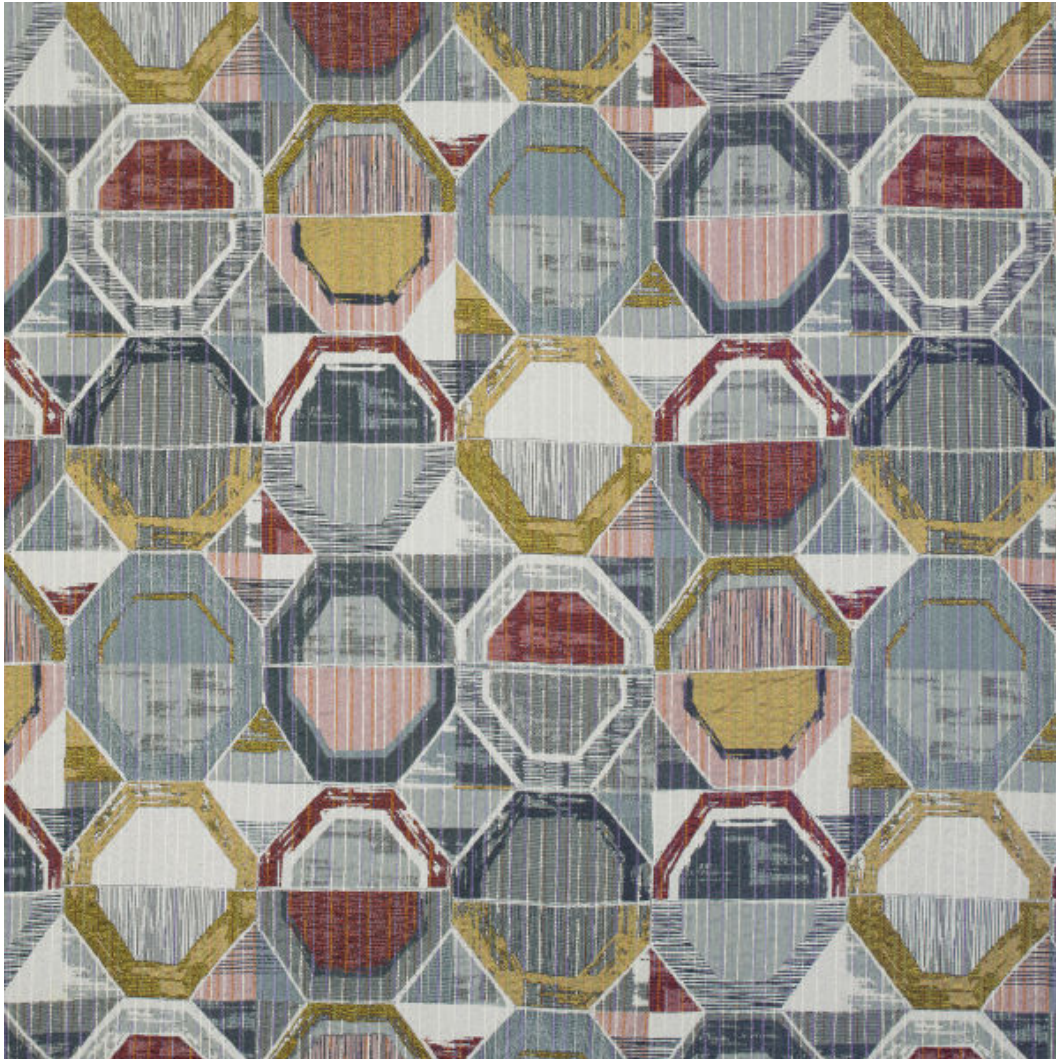

Templefurniture

More reasons to love coming home

102 S. 7th Avenue
P. O. Box 185
Maiden, NC 28650
Phone: (828) 428-8031

Transpose Multi

Fabric Grade: 10

Swatch #: 7813

Cleaning Code: S

Repeat: V 26.2" X H 29.1"

Double Rubs: 15,000

Orientation: Railroad

Fabric Contents: 100.0% Polyester

Color: Blue(Lt-Med)

Pattern: Geometric