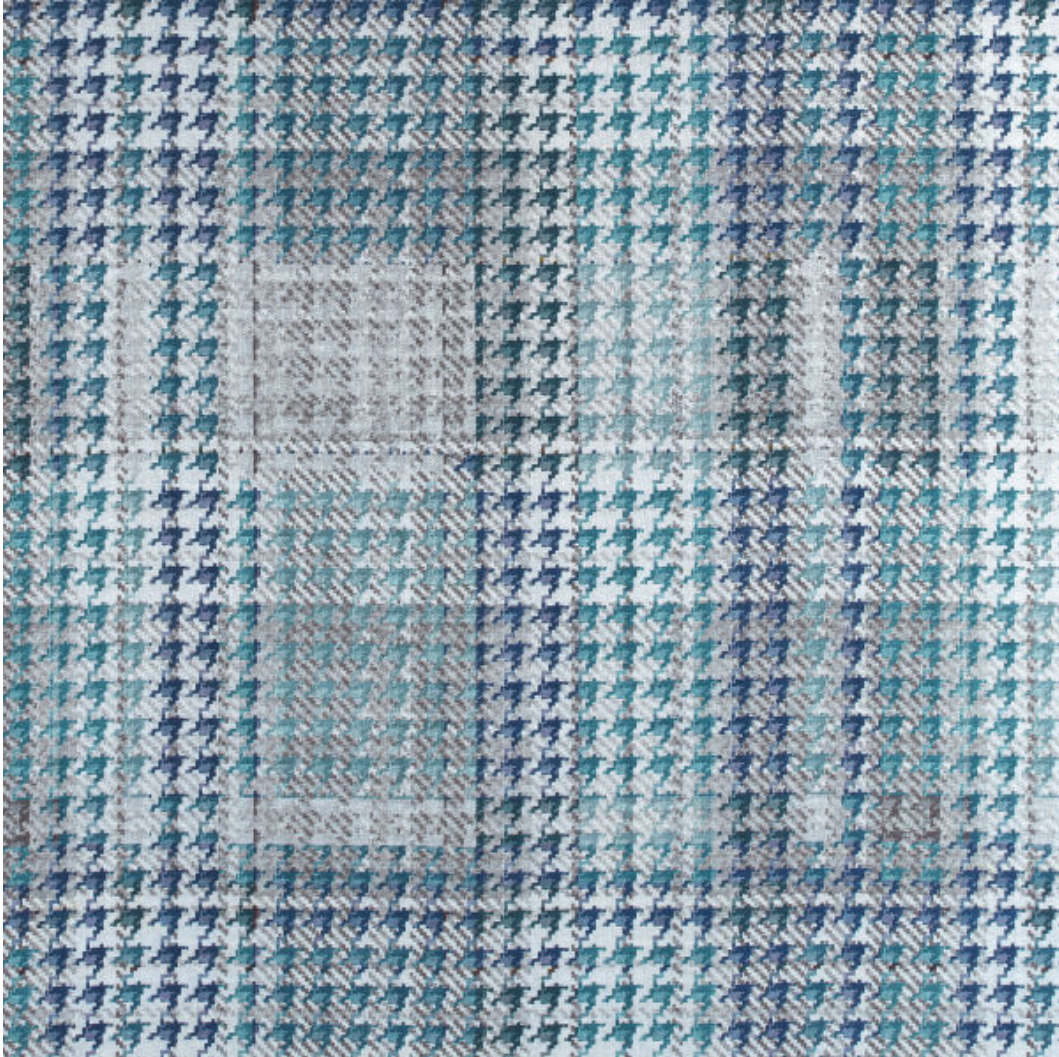

# Templefurniture

*More reasons to love coming home*

102 S. 7th Avenue  
P. O. Box 185  
Maiden, NC 28650  
Phone: (828) 428-8031

**Topaz Blueberry**

Fabric Grade: 14

Swatch #: 8636

Cleaning Code: S

Repeat: V 27.0" X H 27.0"

Double Rubs: 18,000

Orientation: Railroad

Fabric Contents: 100.0% Polyester

Colors: Blue(Dk/Navy), Aqua/Teal

Pattern: Geometric