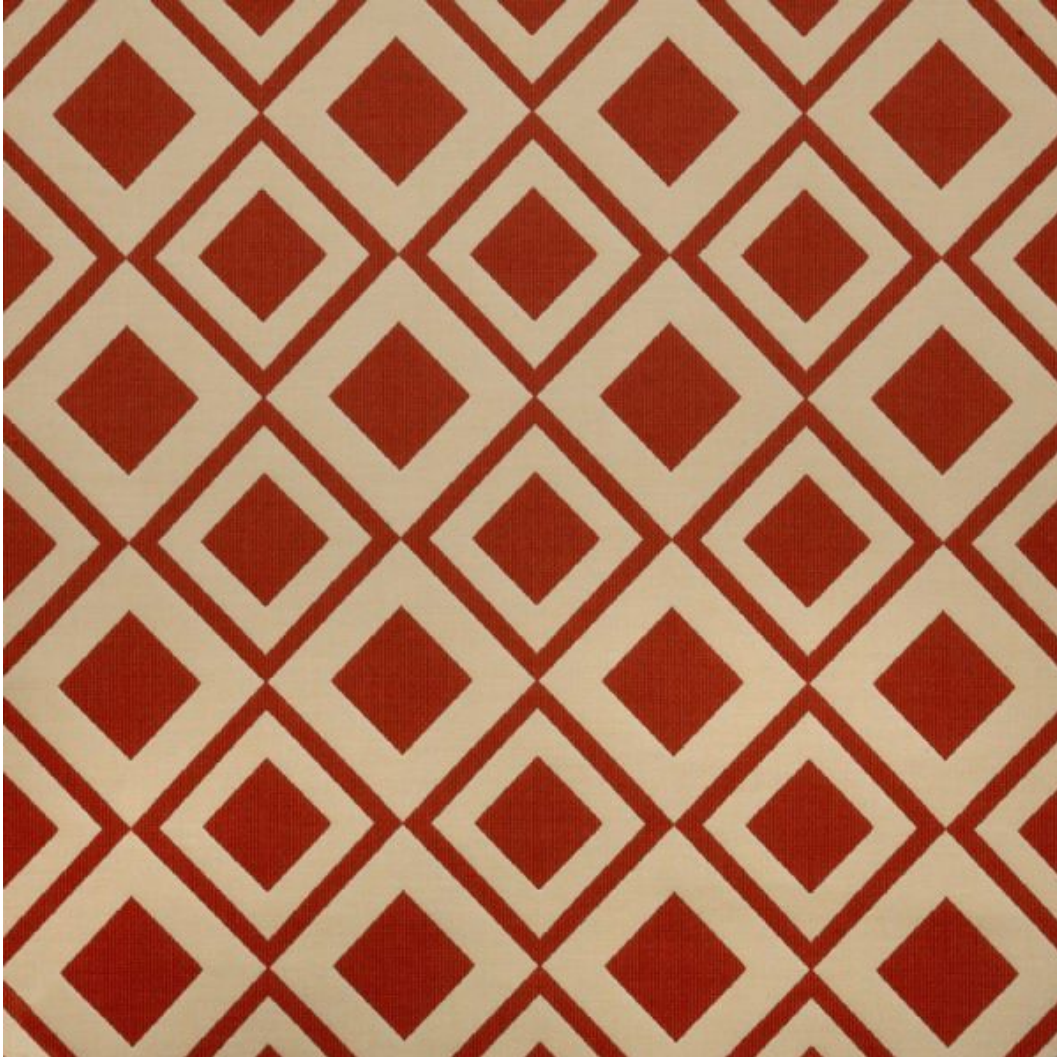

# Templefurniture

*More reasons to love coming home*

102 S. 7th Avenue  
P. O. Box 185  
Maiden, NC 28650  
Phone: (828) 428-8031

**Savvy Sangria**

Fabric Grade: 18

Swatch #: 9874

Cleaning Code: WS

Repeat: V 7.1" X H 6.3"

Double Rubs: 40,000

Orientation: Railroad

Fabric Contents: 100.0% Sunbrella Acrylic

Color: Red/Burgundy

Pattern: Geometric