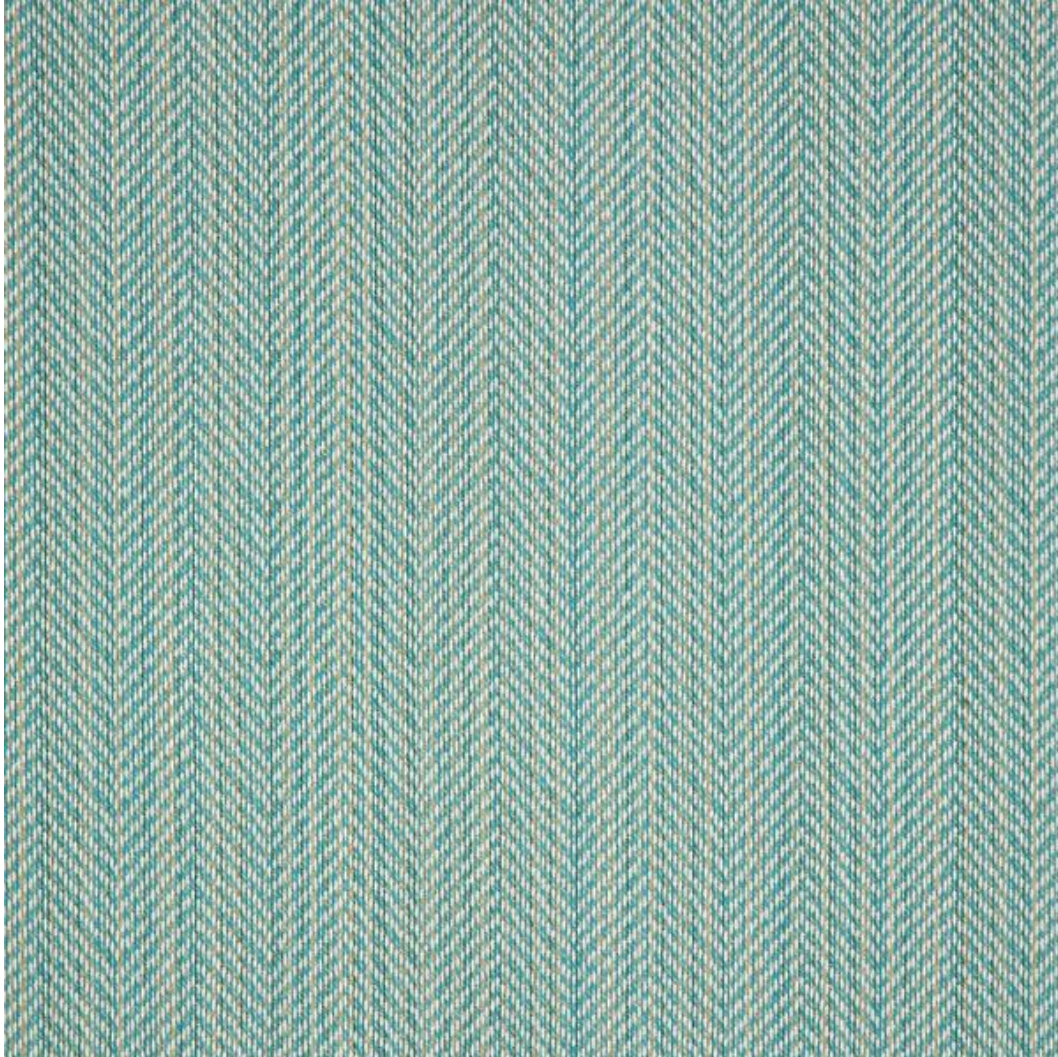

Templefurniture

More reasons to love coming home

102 S. 7th Avenue
P. O. Box 185
Maiden, NC 28650
Phone: (828) 428-8031

Posh Aqua

Fabric Grade: 23

Cleaning Code: WS

Repeat: V 0.0" X H 11.3"

Orientation: Railroad

Fabric Contents: 100.0% Sunbrella Acrylic

Color: Aqua/Teal

Patterns: Solid, Geometric