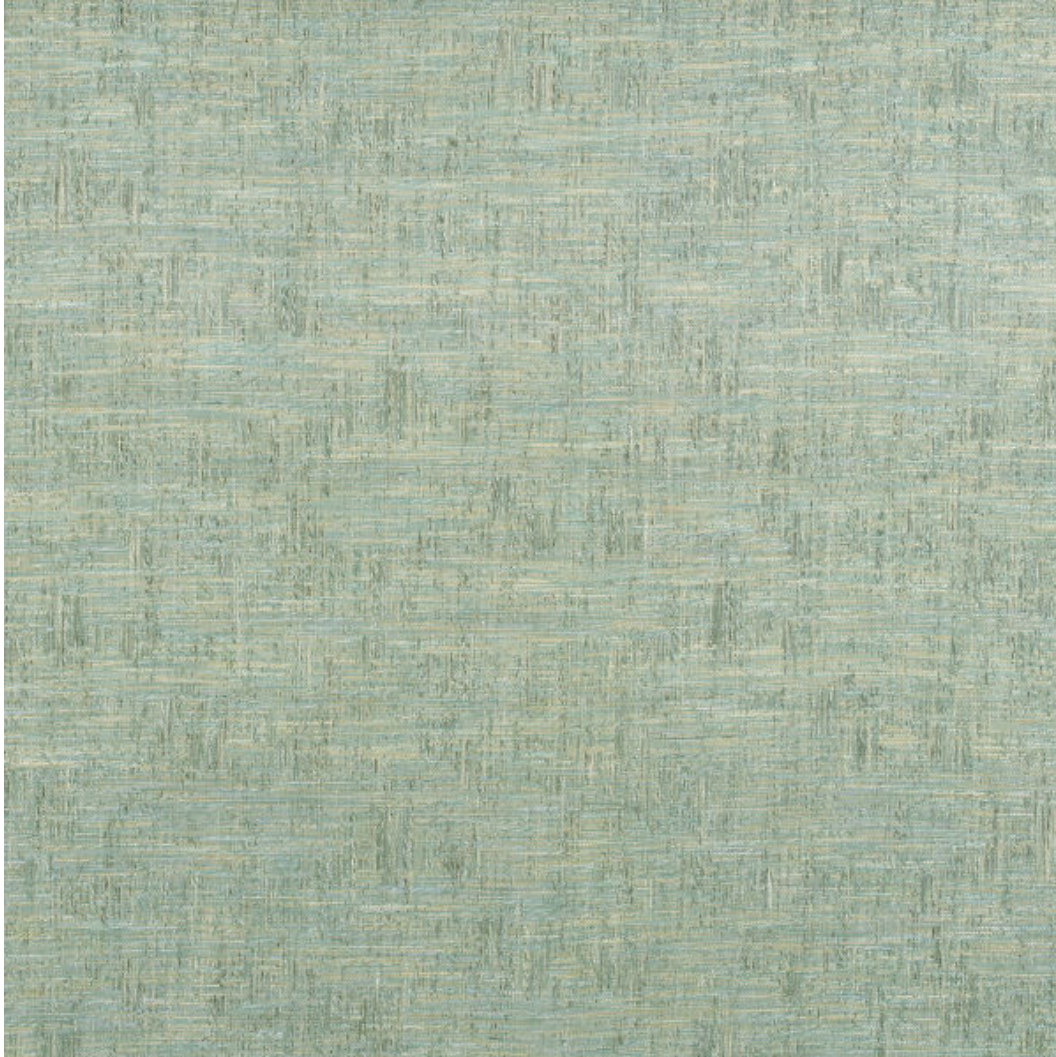

# Templefurniture

*More reasons to love coming home*

102 S. 7th Avenue  
P. O. Box 185  
Maiden, NC 28650  
Phone: (828) 428-8031

**Miramar Seafoam**

Fabric Grade: 8

Swatch #: 4083

Cleaning Code: S

Repeat: V 0.0" X H 0.0"

Double Rubs: 51,000

Orientation: Railroad

Fabric Contents: 21.0% Rayon, 79.0% Polyester

Color: Aqua/Teal

Pattern: Solid