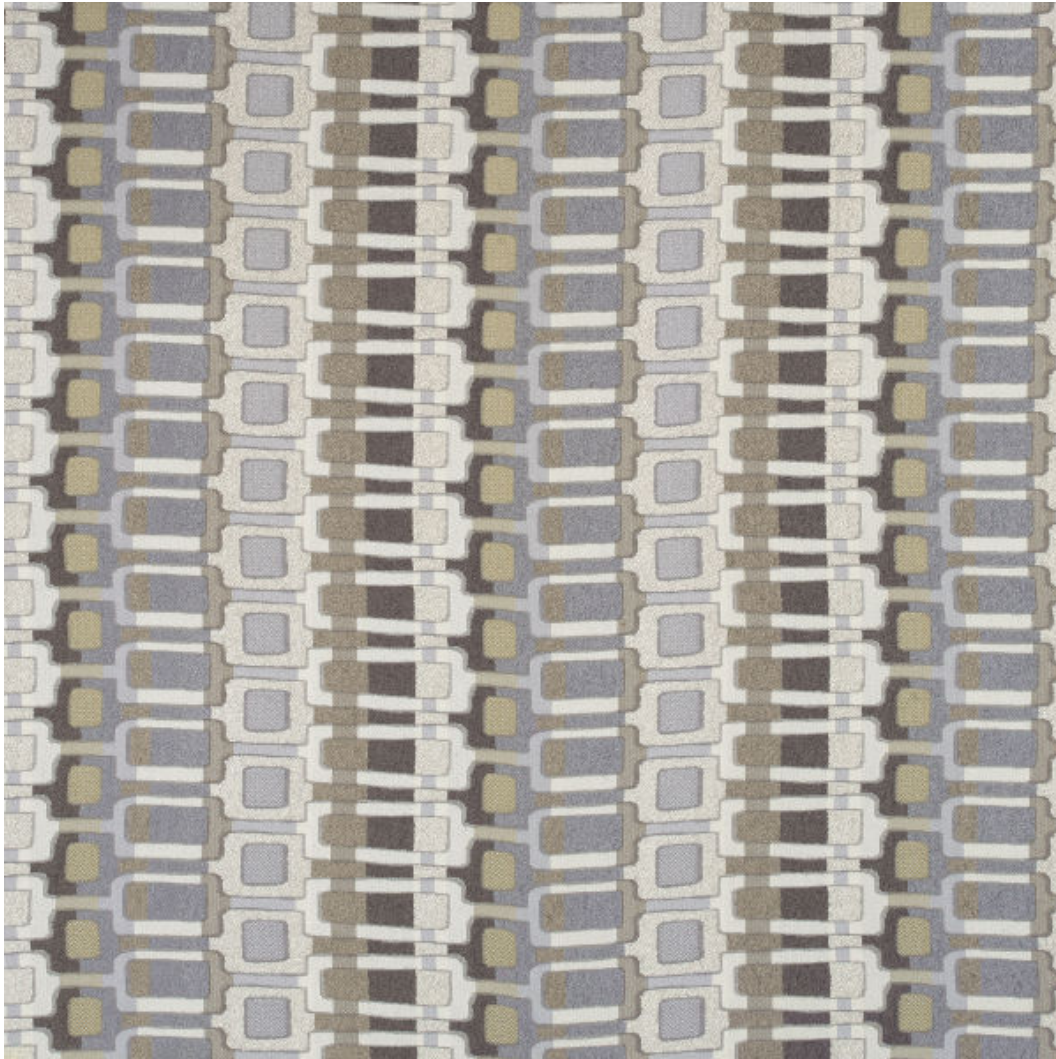

## **Harper Rocky Road**

Fabric Grade: 7

Swatch #: 11810

Cleaning Code: WS

Repeat: V 13.8" X H 2.1"

Double Rubs: 15,000

Orientation: Railroad

Fabric Contents: 100.0% Polyester

Color: Brown

Patterns: Geometric, Stripe